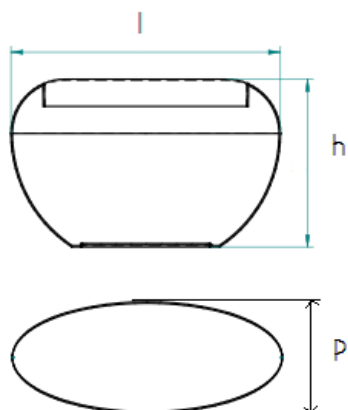

Vaso Clio • Clio pot

materiale: polietilene • material: polyethylene
stampaggio rotazionale • rotational moulding

item code	description	item dimension cm (lpxh)	pcs/carton	carton size cm (lpxh)	pcs/pallet	pallet dimension
T/470	CLIO 30 cm	30x13,50x18	6	41x31x37 cm	240	P 80x120x200
T/472	CLIO 40 cm	40x17x24,50	6	51x41x50 cm	96	P 100x100x215
T/474	CLIO 50 cm	50x21x30,50	4	51x41x62 cm	48	P 100x100x200

item code	description	item dimension cm (lpxh)
S/470	CLIO saucer for T/470	22x12x1,50 cm
S/472	CLIO saucer for T/472	27x13x1,50 cm
S/474	CLIO saucer for T/474	32x14,50x1,50 cm